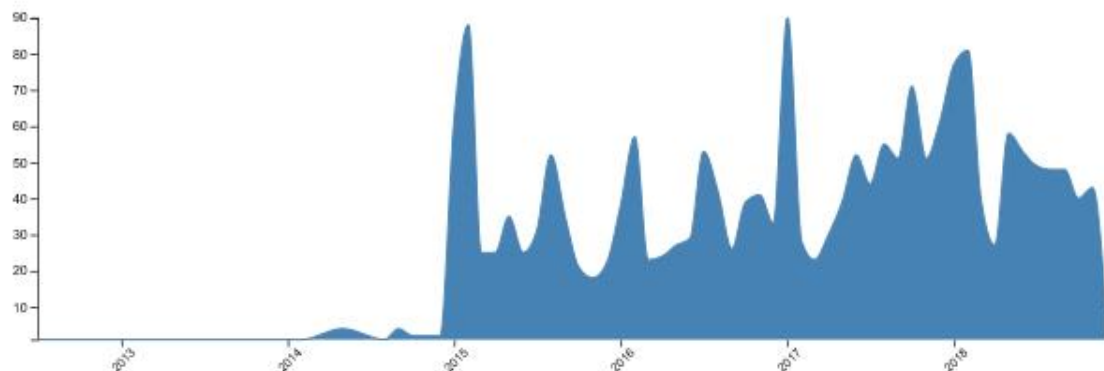

interact

**86220**  
Likes

**3377**  
Comments

**1622**  
Uploaders

**2061**  
Total Media

Media Uploads over Time

Media Types

Image

1745

Image Viewer

Not specified

Top Locations by Upload

interact