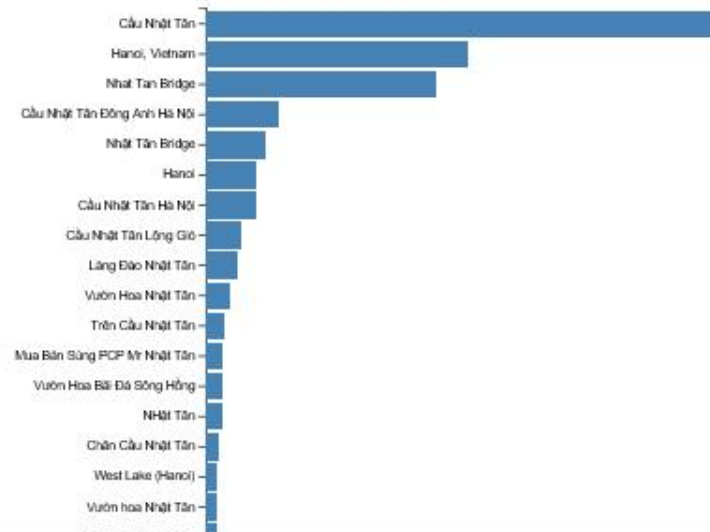

interact

**86220**  
Likes

**3377**  
Comments

**1622**  
Uploaders

**2061**  
Total Media

Media Uploads over Time

Media Types

Image

1745

Image Viewer

Not specified

Top Locations by Upload

interact